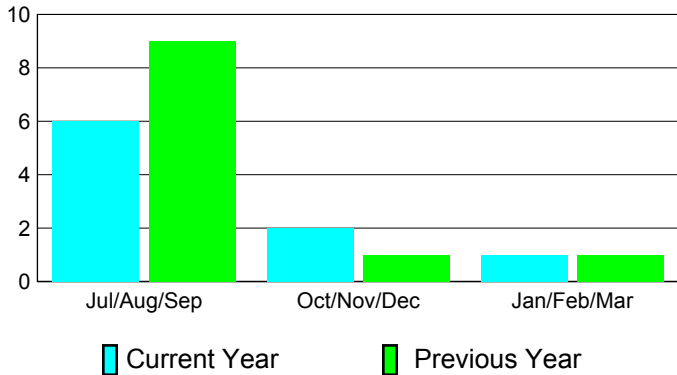

2010-2011 GMT Reports for District (or Undistricted) **District 324C9**

GMT: **M NAGARAJAN**

Location: **INDIA**

GMT CA: **6**

CLUBS

**Club Results
2010-2011**

**Clubs
2009-2010**

Month	New Club Goal	Actual New Clubs	Actual Dropped Clubs	Gain/Loss of Clubs	Gain/Loss of Clubs
Jul/Aug/Sep	6	6	0	6	9
Oct/Nov/Dec	6	2	0	2	1
Jan/Feb/Mar	3	1	0	1	1
Totals	15	9	0	9	11

Club Results 2010-2011

Goal, New, Dropped, Gain/Loss

Comparison of Club Gain/Loss

Current Year Compared to the Previous Year

YTD Status Quo Clubs 2010-2011

Status Quo Clubs Compared to Status Quo Members

MEMBERSHIP

**Membership Results
2010-2011**

**Membership
2009-2010**

Month	Net Memb Goal	Actual New Memb	Actual Dropped Memb	Gain/Loss of Memb	Gain/Loss of Memb
Jul/Aug/Sep	220	342	-33	309	281
Oct/Nov/Dec	220	167	-4	163	138
Jan/Feb/Mar	120	63	-13	50	136
Totals	560	572	-50	522	555

Membership Results 2010-2011

Goal, New, Dropped, Gain/Loss

Comparison of Membership Gain/Loss

Current Year Compared to the Previous Year

Gender Comparison 2010-2011

Jul/Aug/Sep

Oct/Nov/Dec

Jan/Feb/Mar

Male

Female