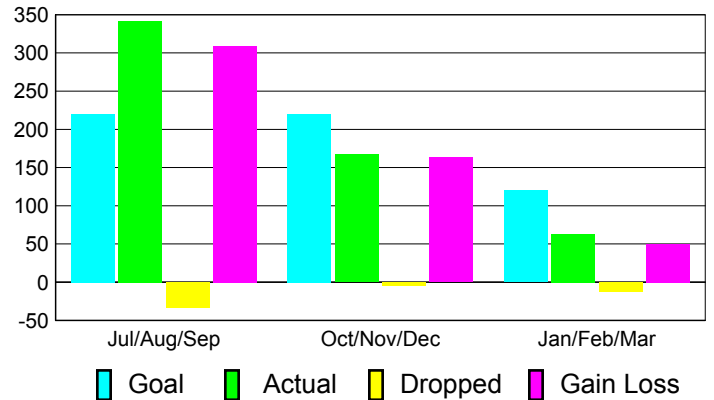

### YTD Status Quo Clubs 2010-2011

Status Quo Clubs Compared to Status Quo Members

## MEMBERSHIP

**Membership Results  
2010-2011**

**Membership  
2009-2010**

Month	Net Memb Goal	Actual New Memb	Actual Dropped Memb	Gain/Loss of Memb	Gain/Loss of Memb
Jul/Aug/Sep	220	342	-33	309	281
Oct/Nov/Dec	220	167	-4	163	138
Jan/Feb/Mar	120	63	-13	50	136
<b>Totals</b>	<b>560</b>	<b>572</b>	<b>-50</b>	<b>522</b>	<b>555</b>

### Membership Results 2010-2011

Goal, New, Dropped, Gain/Loss

### Comparison of Membership Gain/Loss

Current Year Compared to the Previous Year