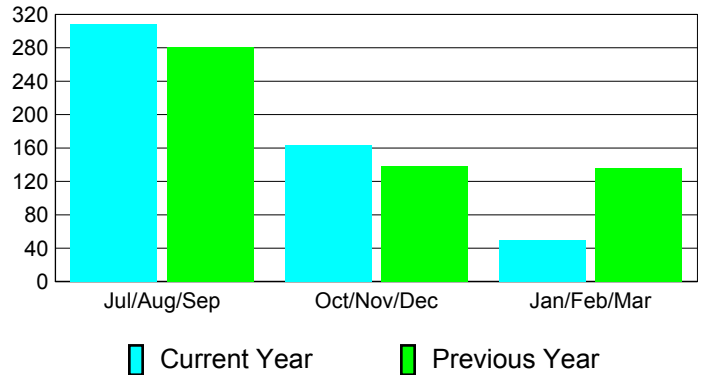

Gender Comparison 2010-2011

Jul/Aug/Sep

Oct/Nov/Dec

Jan/Feb/Mar

Male

Female