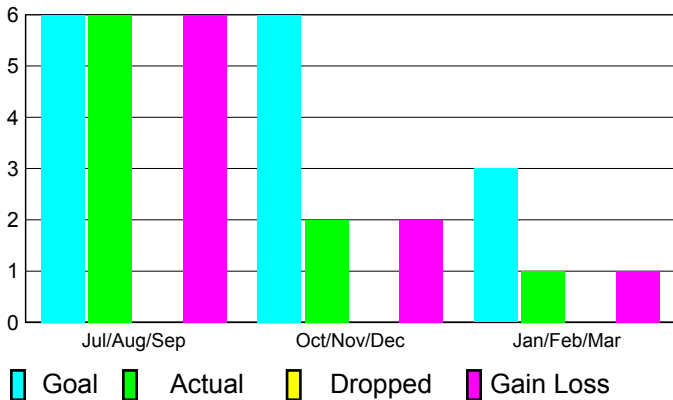

## CLUBS

**Club Results  
2010-2011**

**Clubs  
2009-2010**

Month	New Club Goal	Actual New Clubs	Actual Dropped Clubs	Gain/Loss of Clubs	Gain/Loss of Clubs
Jul/Aug/Sep	6	6	0	6	9
Oct/Nov/Dec	6	2	0	2	1
Jan/Feb/Mar	3	1	0	1	1
<b>Totals</b>	<b>15</b>	<b>9</b>	<b>0</b>	<b>9</b>	<b>11</b>

### Club Results 2010-2011

Goal, New, Dropped, Gain/Loss

### Comparison of Club Gain/Loss

Current Year Compared to the Previous Year